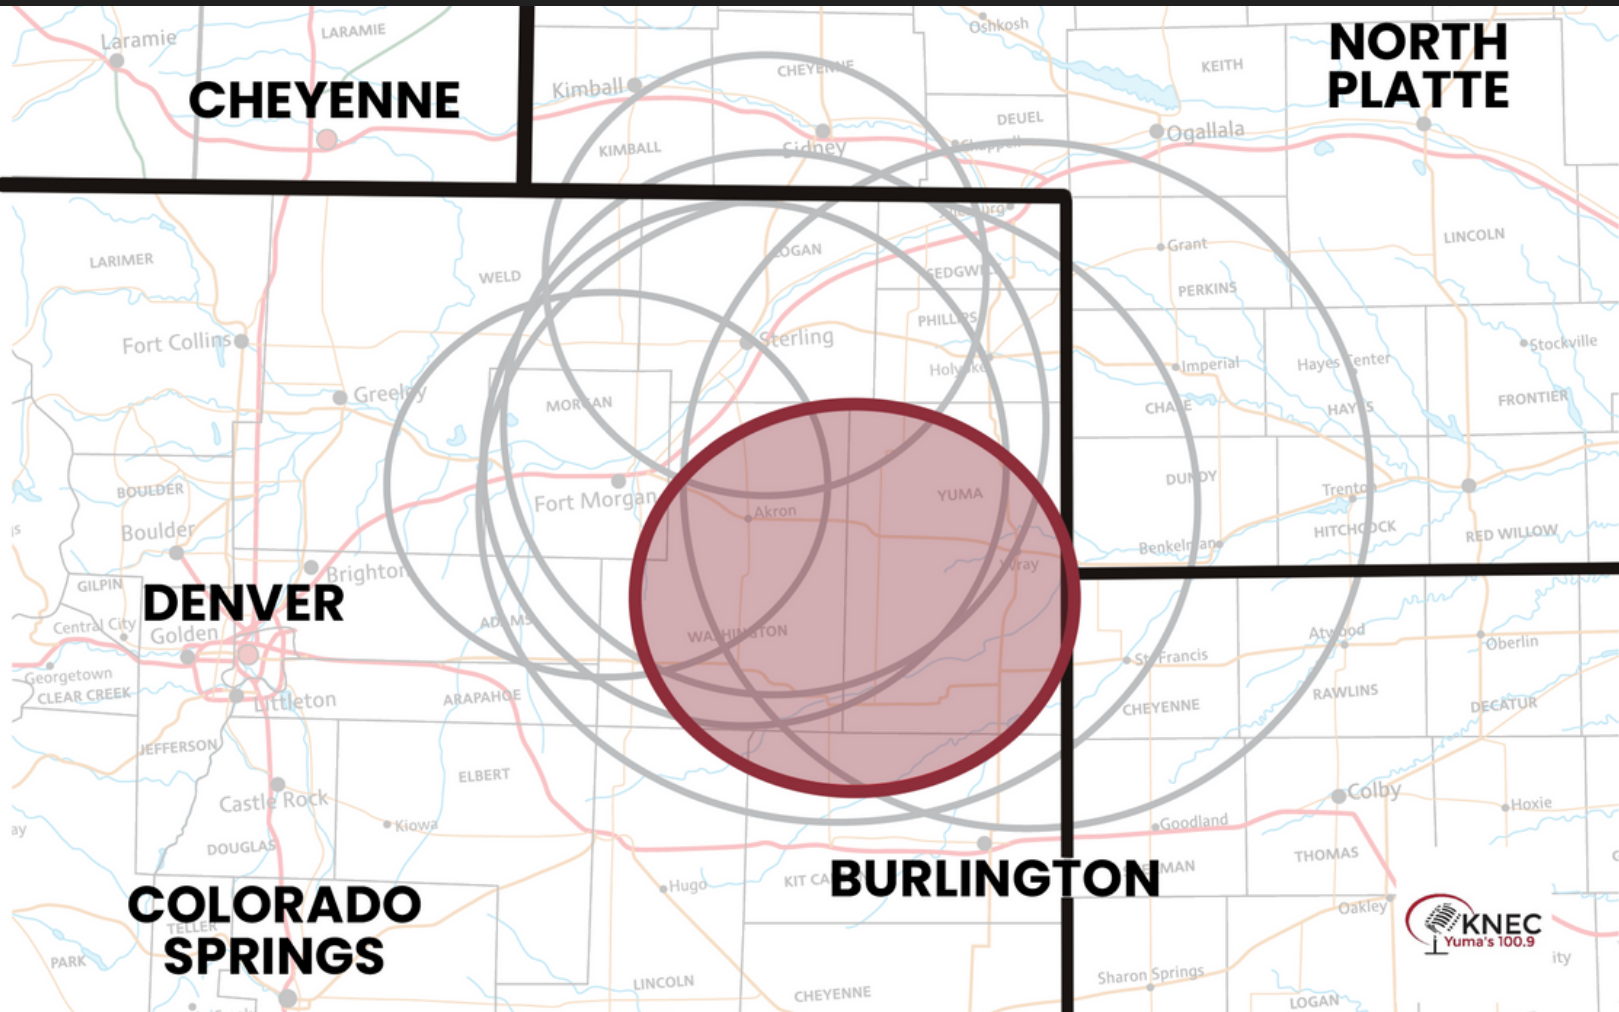

MediaLogic

RADIO

Coverage Map & Demographic Profile

KNEC 100.9 FM

- 23,000 WATTS/SERVING YUMA COUNTY, COLORADO
- ADULT CONTEMPORARY HITS AND LOCAL SPORTS COVERAGE
- 42% MALE TO 58% FEMALE AUDIENCE.
- 22% OF LISTENERSHIP IS BETWEEN 35-44 YEARS OLD
- 49% HAVE CHILDREN AT HOME

FOR MORE INFORMATION ON ANY OF OUR MEDIA LOGIC STATIONS VISIT
WWW.MEDIALOGICRADIO.COM