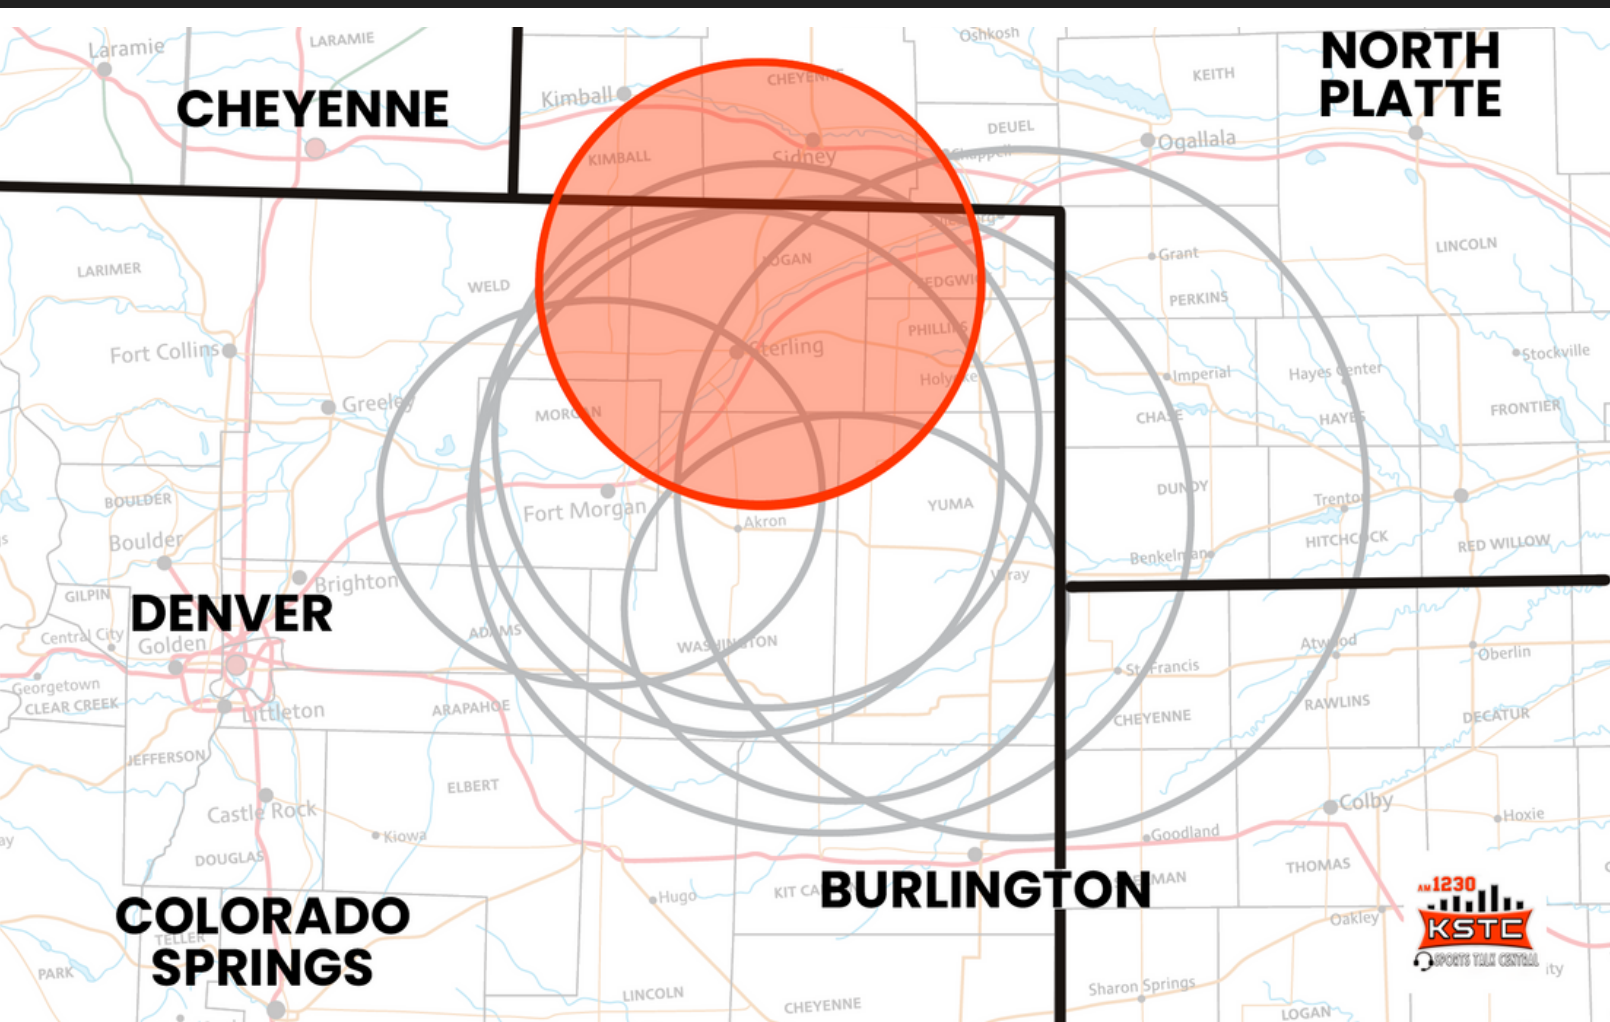

# MediaLogic

RADIO

## Coverage Map & Demographic Profile

## KSTC 1230 AM & 102.5 FM

- 1000 WATTS/SERVING STERLING, COLORADO
- 24/7 FOX SPORTS TALK AND LOCAL SPORTS COVERAGE
- 81% MALE TO 18% FEMALE AUDIENCE.
- 52% OF LISTENERSHIP IS BETWEEN 25-34 YEARS OLD

FOR MORE INFORMATION ON ANY OF OUR MEDIA LOGIC STATIONS VISIT  
[WWW.MEDIALOGICRADIO.COM](http://WWW.MEDIALOGICRADIO.COM)